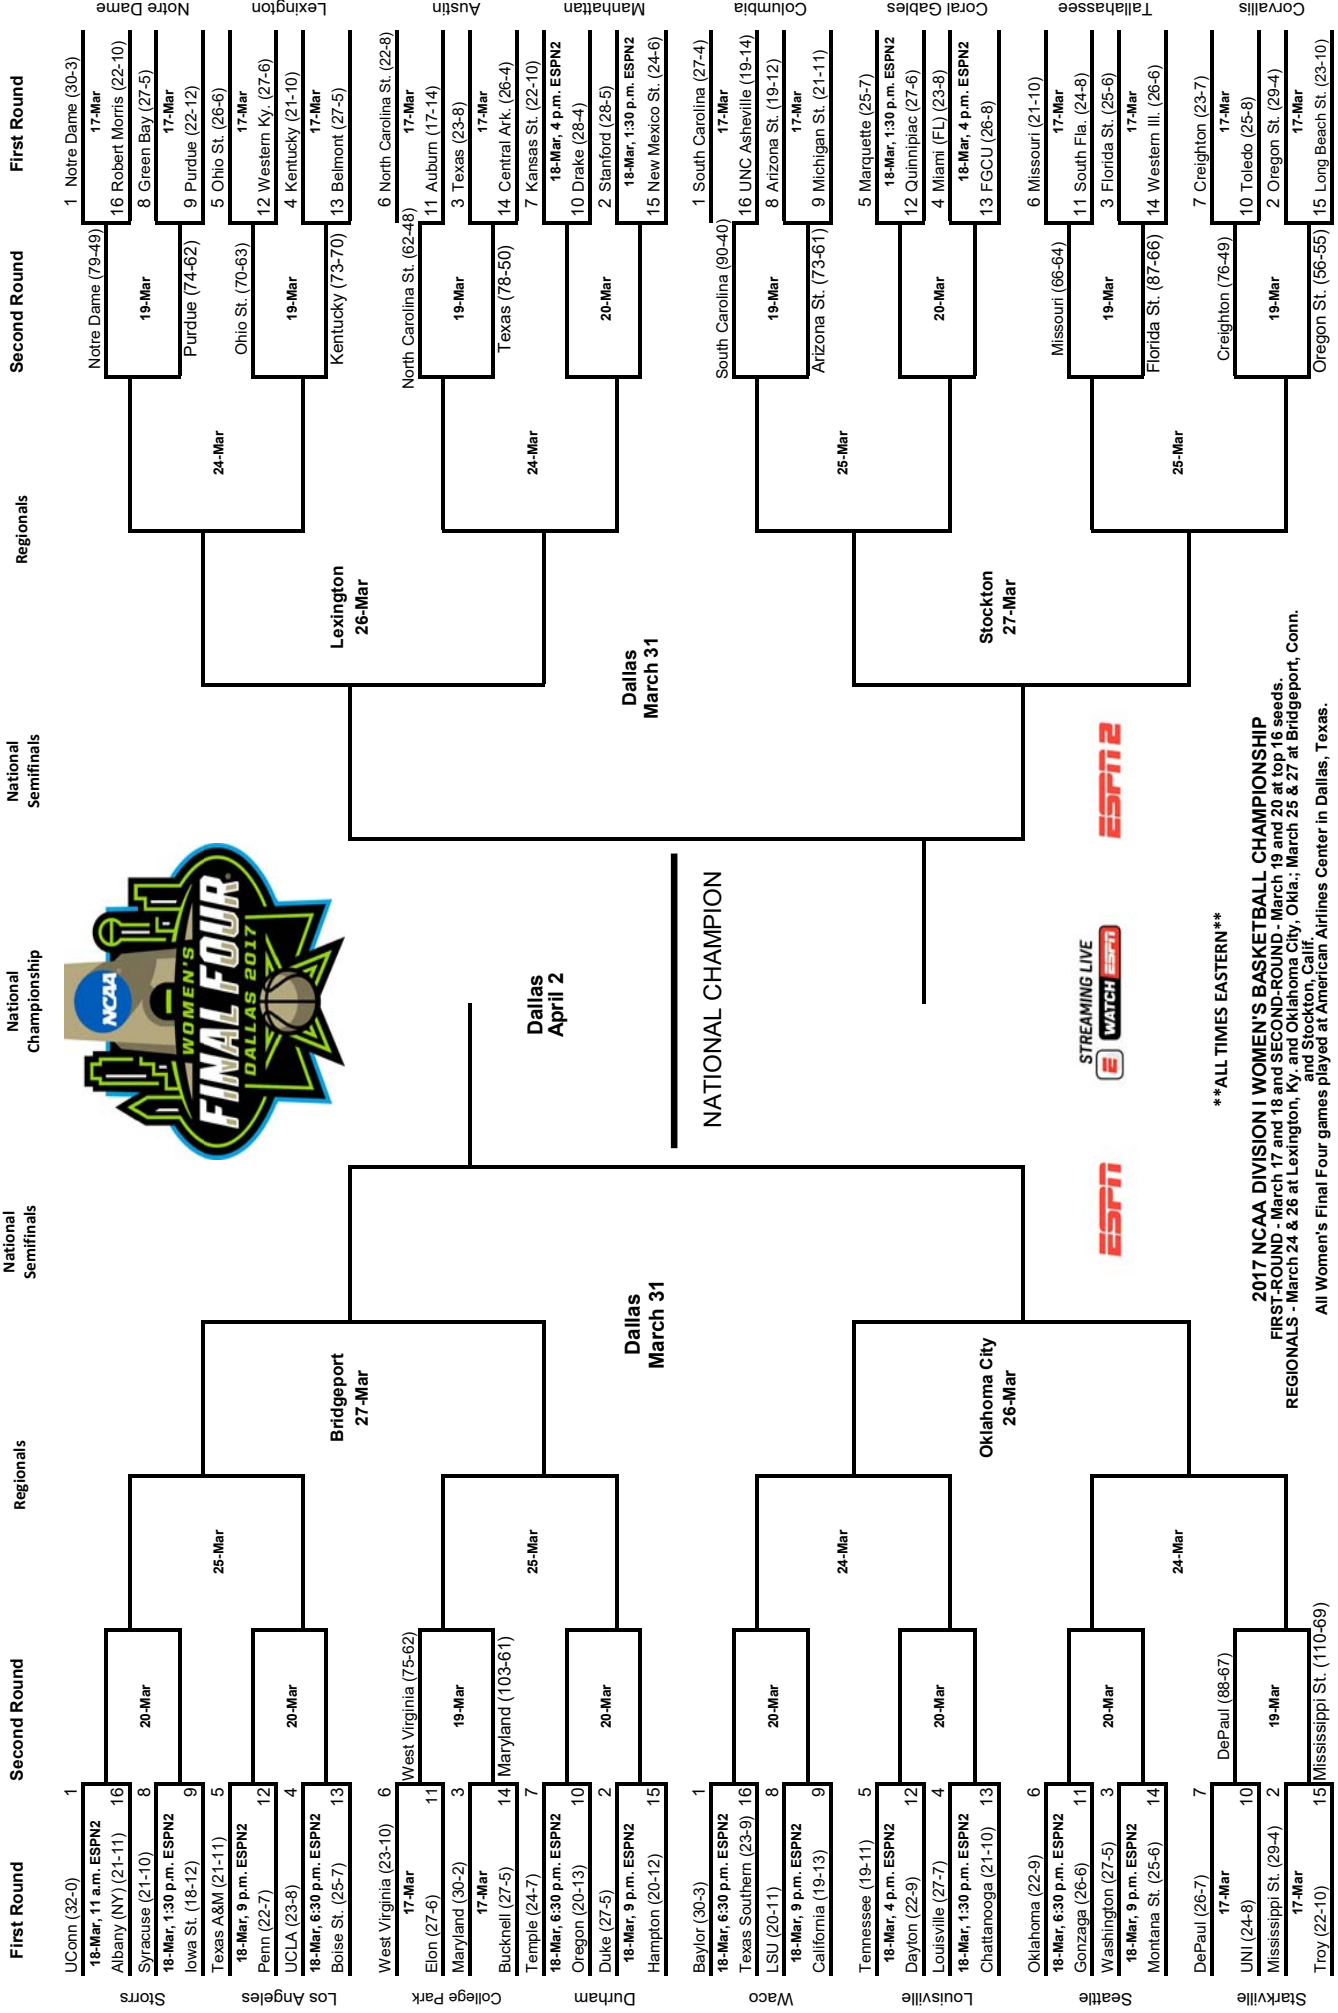

2017 NCAA Division I Women's BASKETBALL CHAMPIONSHIP

** ALL TIMES EASTERN **

2017 NCAA DIVISION I WOMEN'S BASKETBALL CHAMPIONSHIP
FIRST-ROUND - March 17 and 18 and **SECOND-ROUND** - March 19 and 20 at top 16 seeds.
REGIONALS - March 24 & 26 at Lexington, Ky. and Oklahoma City, Okla., March 25 & 27 at Bridgeport, Conn.
All Women's Final Four games played at American Airlines Center in Dallas, Texas.

© 2017 National Collegiate Athletic Association. No commercial use without the NCAA's written permission. The NCAA opposes all sports wagering. This bracket should not be used for sweepstakes, contests, office pools or other gambling activities.